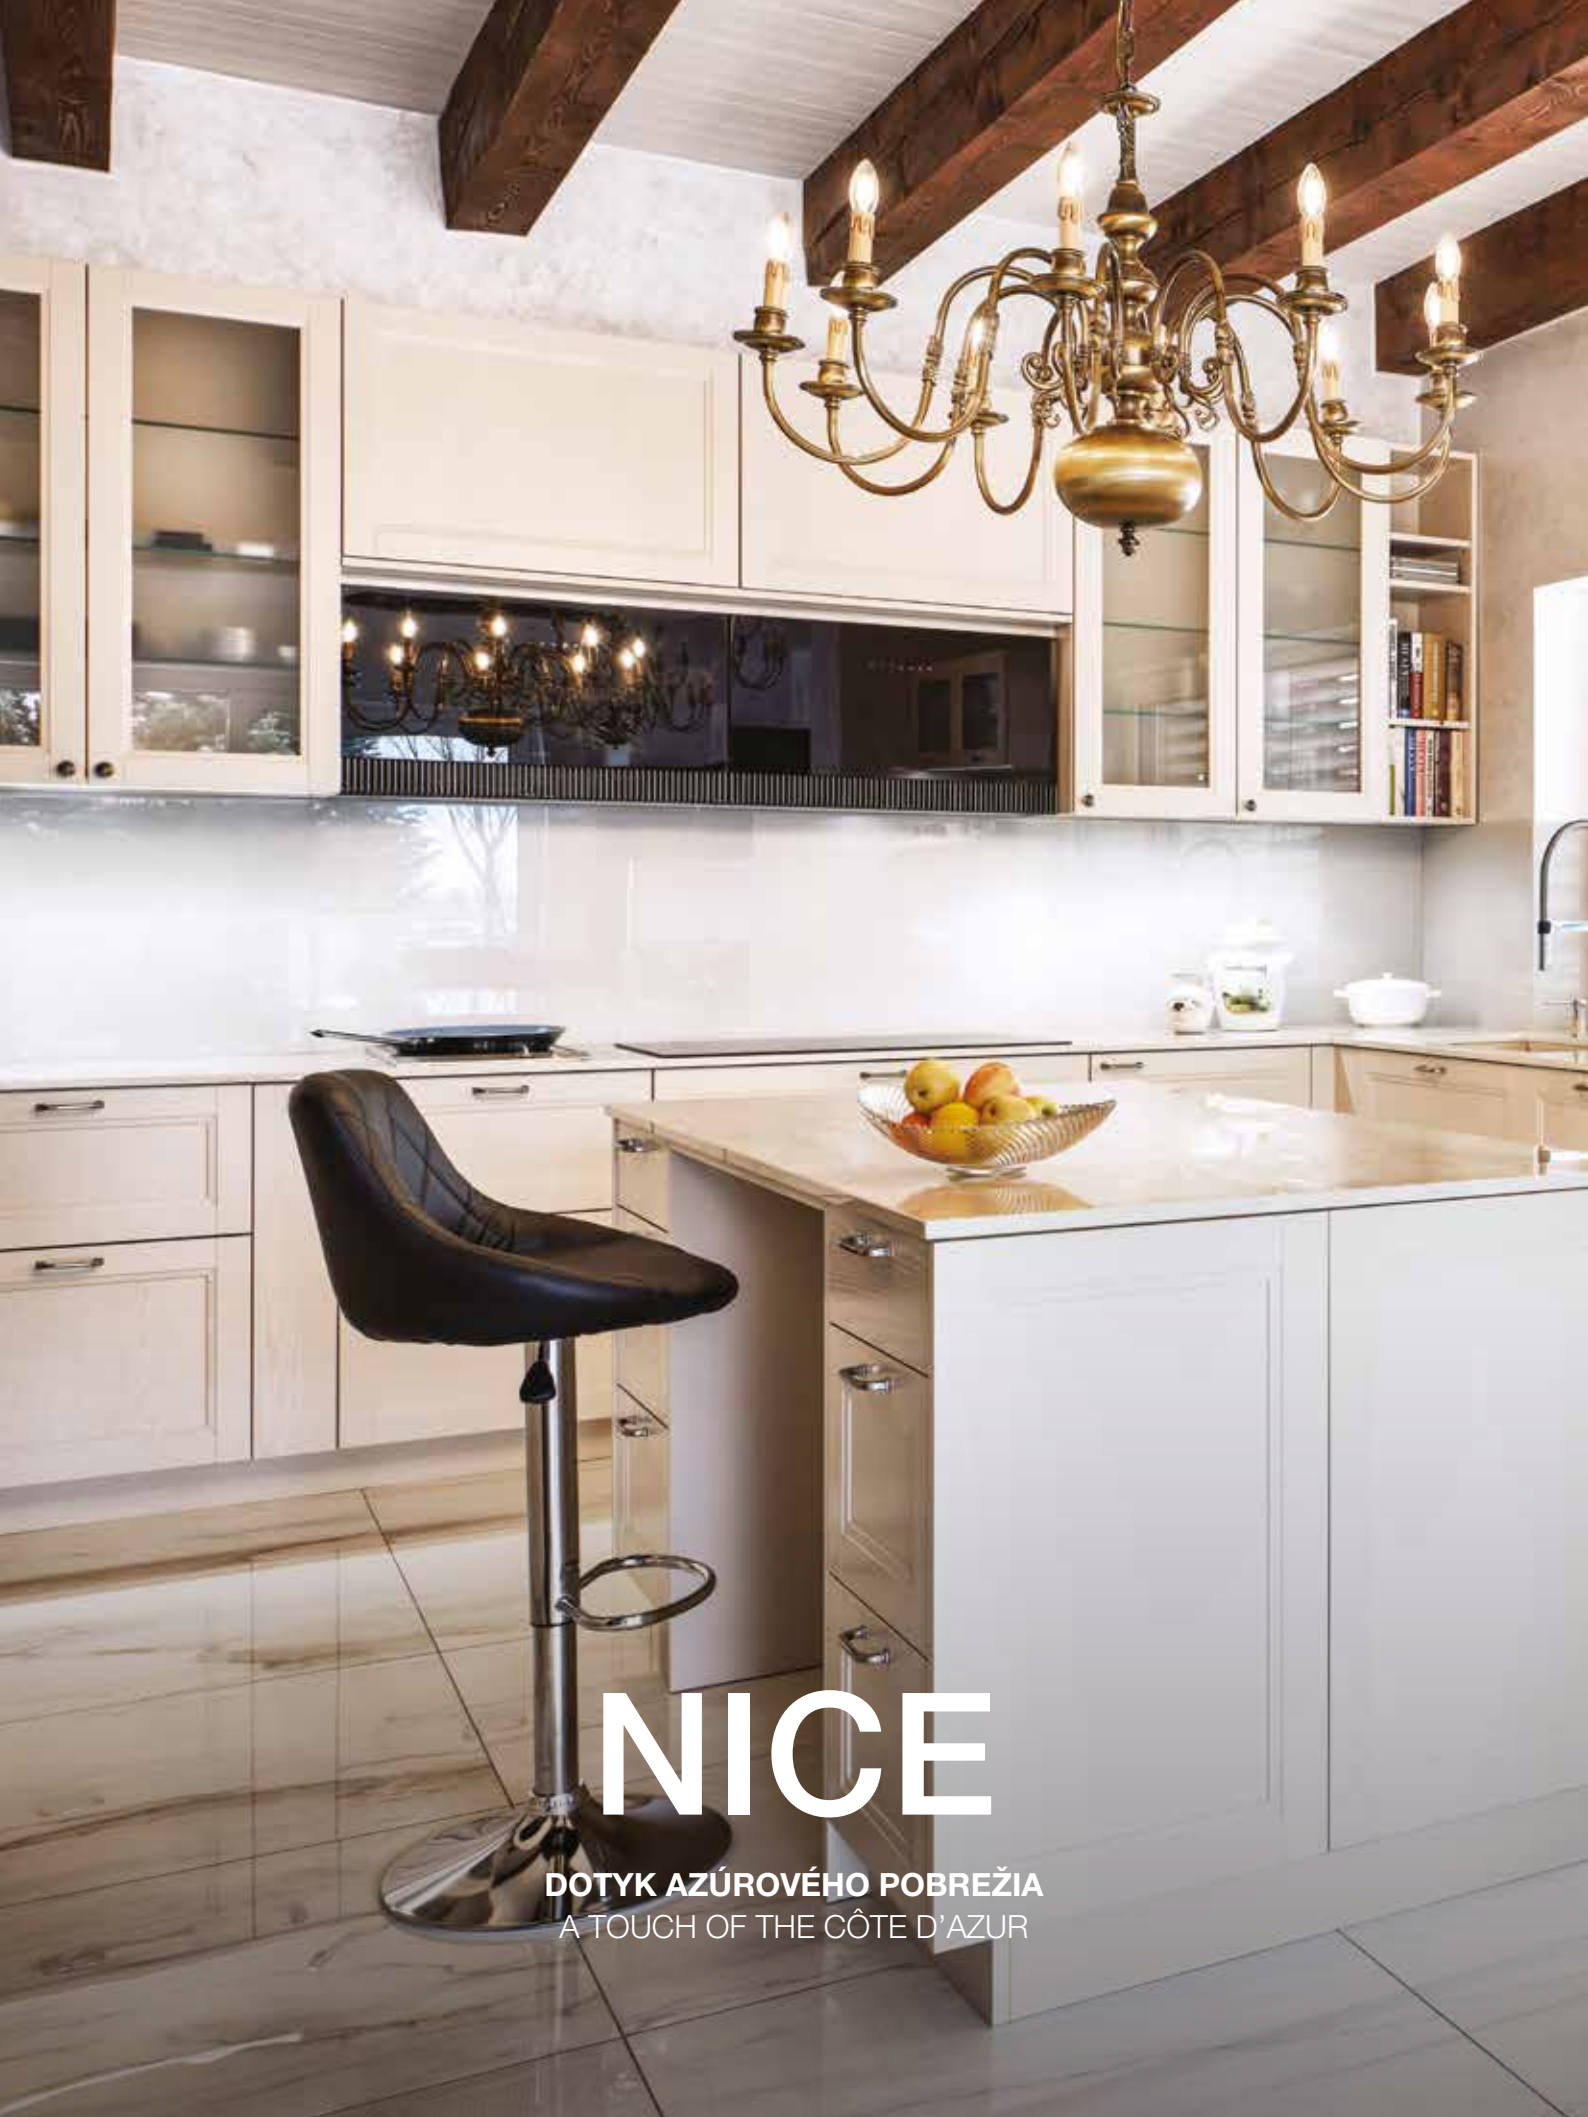

NICE

DOTYK AZÚROVÉHO POBŘEŽIA
A TOUCH OF THE CÔTE D'AZUR