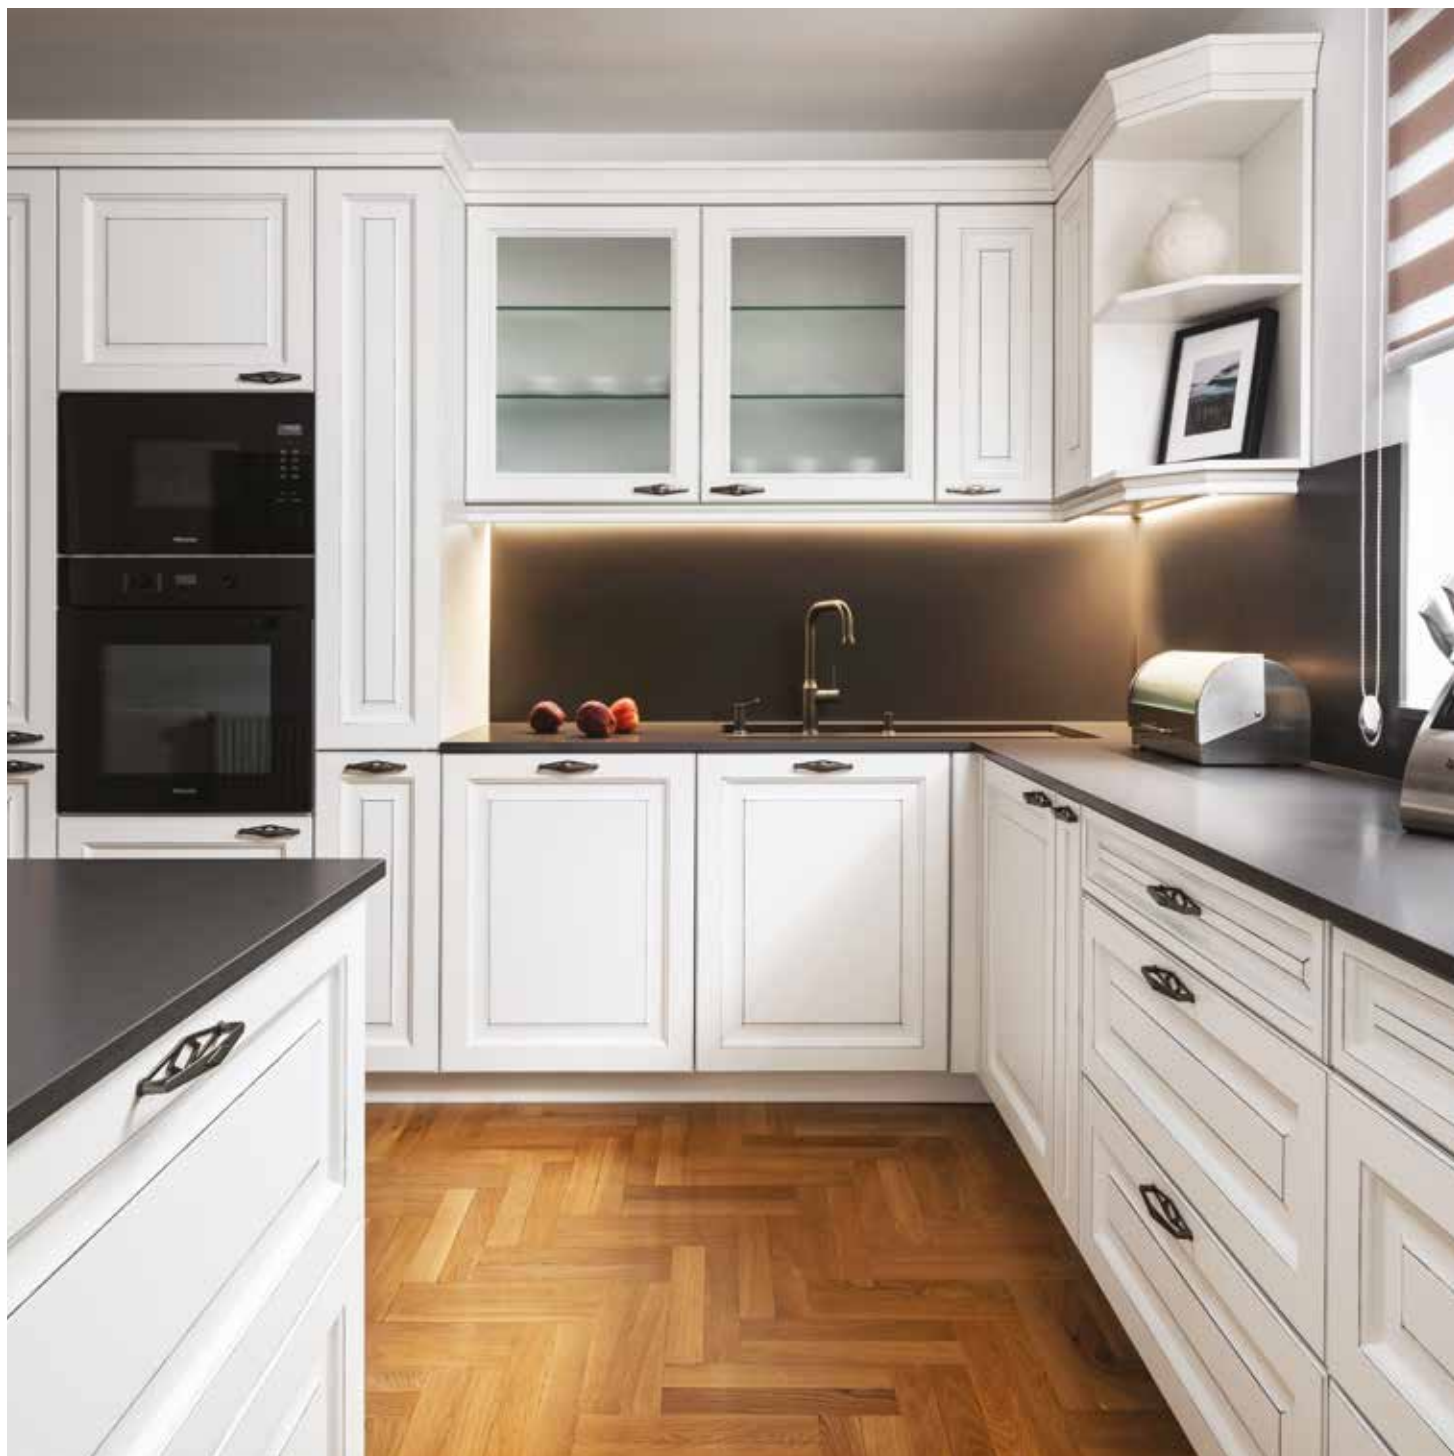

The ROYAL kitchen is synonymous with refinement and luxury. Aesthetically rich details, such as highly ornate cornices, columns and round doors, create an impression of true exclusivity. This model will become the centrepiece of your home.

MILÁNO

PATINA S PRÍBEHOM
PATINA WITH A STORY

lak biela patina mat
white patina matt lacquer

PREMIUM
QUALITY

lak biela patina mat
white patina matt lacquer

MILÁNO

Kuchyňa MILÁNO predstavuje modernú interpretáciu vidieckeho štýlu. Ručná patina, ktorá je pre tento model typická, dodáva celej zostave autentický nádych. Elegantné úchytky dokonale ladia s celkovým vzhľadom a zvýrazňujú rustikálny charakter kuchyne.

The MILANO kitchen is a modern interpretation of country style. The handmade patina, which is typical of this model, gives the entire assembly an authentic touch. Elegant handles match perfectly with the overall appearance and underline the rustic character of the kitchen.