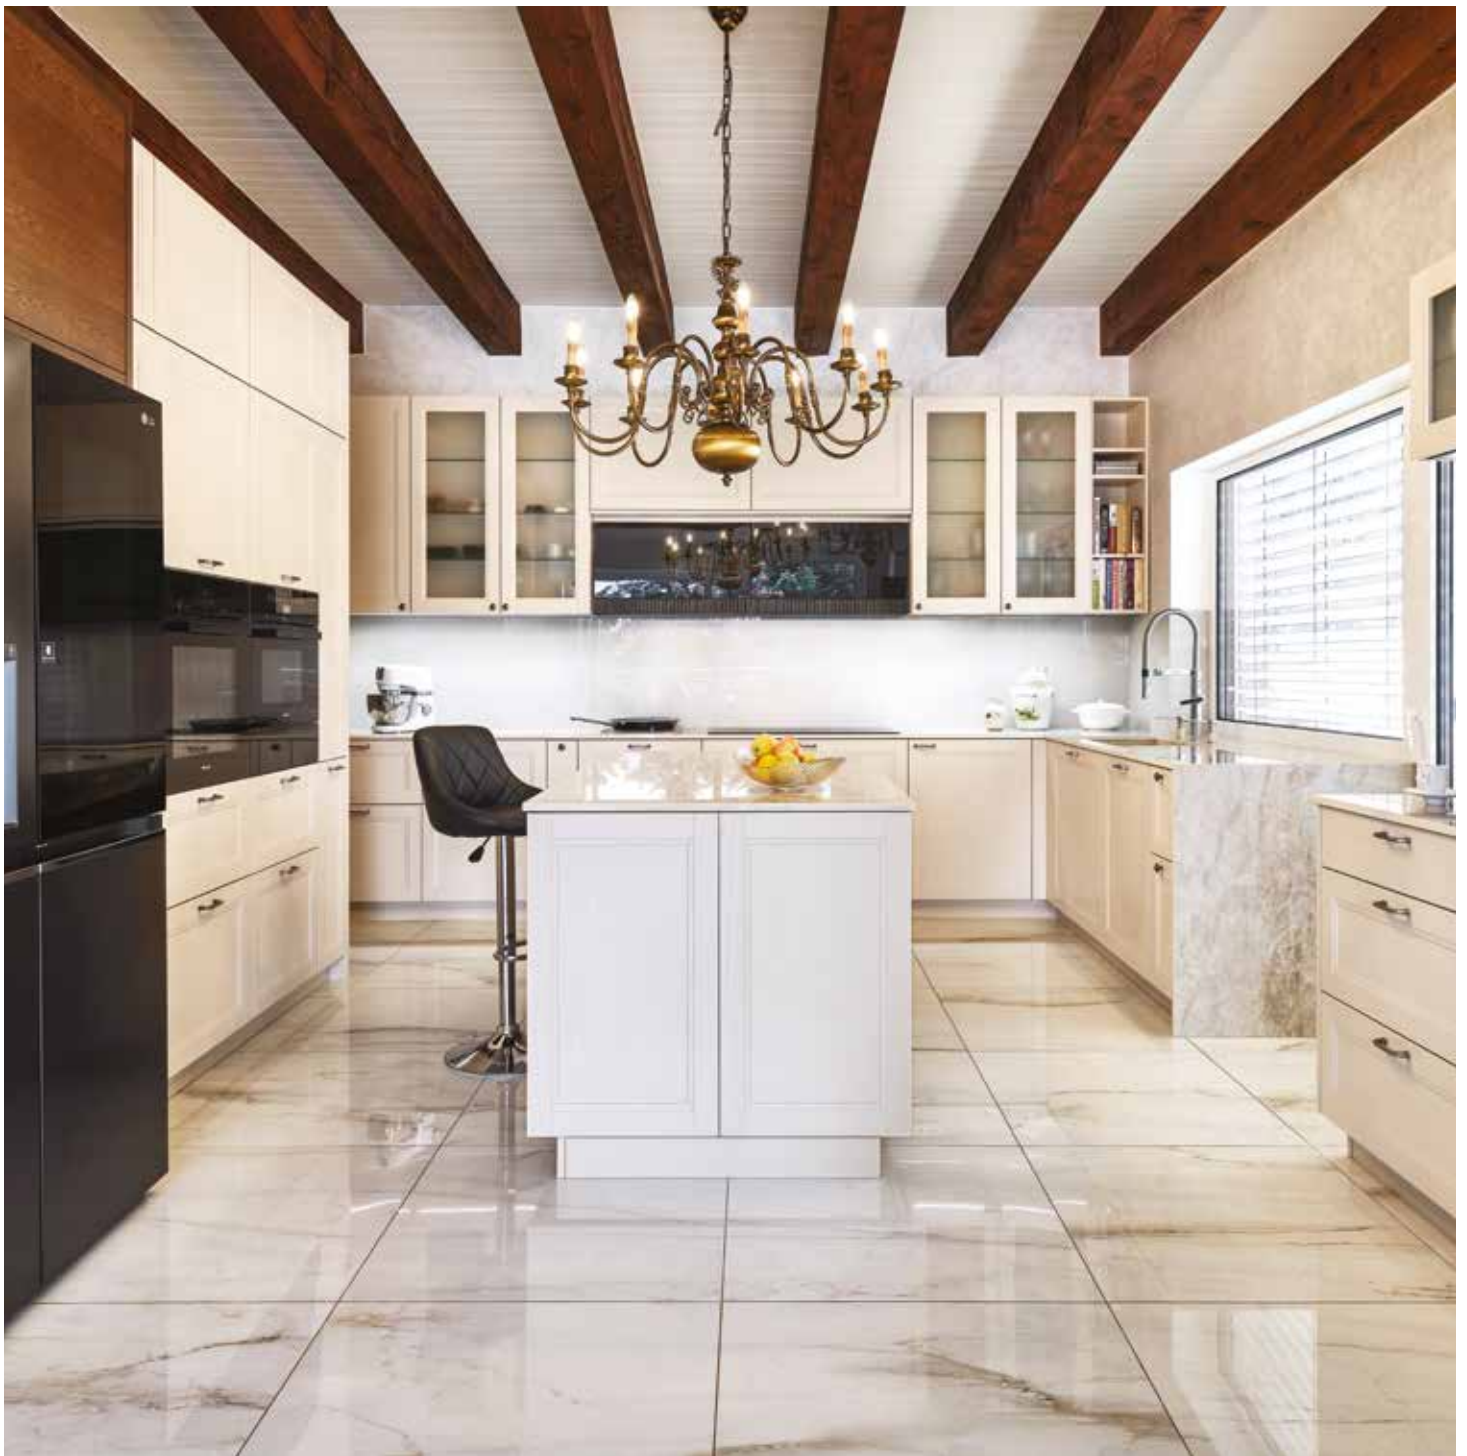

NICE

Kuchyňa NICE je dokonalou kombináciou rustikálneho štýlu a klasickej rafinovanosti, pretkaná nadčasovou noblesou. Dyhované plochy v odtieňoch kefovanej champagne a duba amerického hnedého dodávajú interiéru prirodzené teplo a šarm.

The NICE kitchen is the perfect combination of rustic style and classic sophistication, infused with timeless gracefulness. Veneered surfaces in brushed champagne and American brown oak shades add natural warmth and charm to the interior.

DOTYK AZÚROVÉHO POBREŽIA
/ A TOUCH OF THE CÔTE D'AZUR